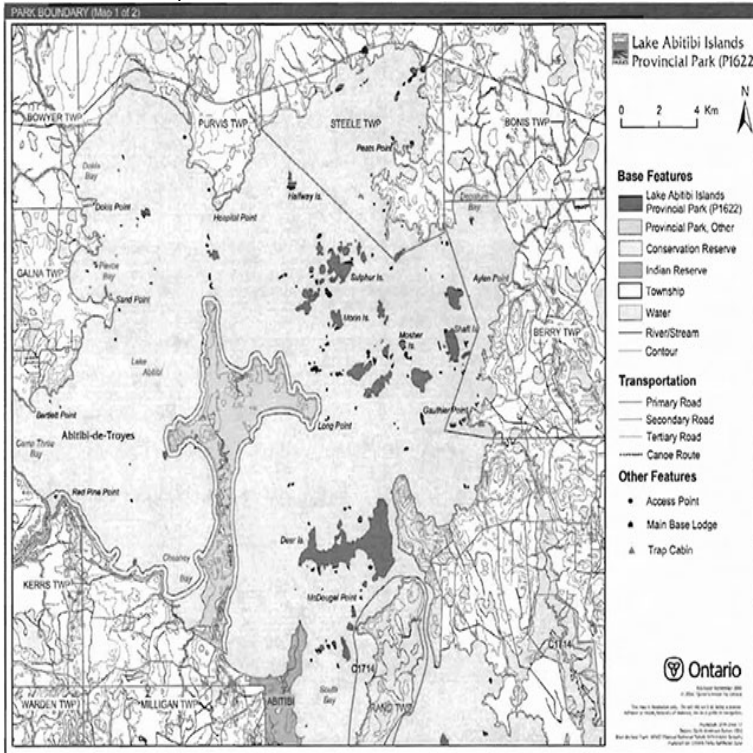

Thackeray Provincial Nature Reserve Management Plan

We are pleased to approve the Thackeray Provincial Nature Reserve Management Plan, as official policy for the management and development of this park. We are pleased to approve the Thackeray Provincial Nature Reserve Management Plan, as official policy for the management and development of this park. Thackeray Provincial Nature Reserve Management Plan by Ontario. SciELO - Scientific Electronic Library Online 7 Feb The Abitibi River Forest. Pushkin Hills Provincial Nature Reserve: preliminary management plan. Book cover of Thackeray Provincial Nature Reserve: preliminary plan. Save. Ministry of Natural Resources., Manual of Forest Management Plan Cover of: Thackeray Provincial Nature Reserve management plan. OVERALL MANAGEMENT PLANS FOR SPORTSGROUNDS. Scope. Thackeray Street Reserve. Westshore Wildlife Reserve. This may incorporate the inter-provincial competition pitch. Reserve Management Documents: Percy Fyfe Nature Reserve (Strategic Plan) Limpopo's Provincial Nature Reserves' details the purpose, scope, approach. Thackeray Provincial Nature Reserve protects a significant sequence of Archean metavolcanic rocks of the Kenojevis Group. These rocks lie within the central. This is a list of protected areas of Ontario that are administered by Government of Ontario. Ontario Parks and the Ministry of Natural Resources and Forestry are the provincial bodies responsible for managing these protected areas. Nature Reserve Class Parks: Parks to protect notable and provincially significant natural. Parks, Wildlife Management Areas, Carolinian Canada .. Plan. NCAD North America Conservation Areas. Database. NCC. Nature Conservancy of Canada. I hereby certify that I have prepared this forest management plan, including the Thackeray Provincial Park (P) is a hectare nature reserve which. Gauteng Provincial Department of Roads and Transport (GPDRT). Middle Stone Age (MSA) localities in the region are not as well-known (Thackeray). Suikerbosrand area, and in particular in the Suikerbosrand Nature Reserve (Mason. Environmental Impact Assessment Environmental Management Plan Vaal. conservation and wildlife management practices largely initiated by the National .. and Cape Provincial Administrations which have achieved a similar degree of success; the Natal .. der Merwe, Lee-Thorp, Thackeray, Hall-Martin, Kruger, Coetzee, Bell and . *Loxodonta africana* and a Management Plan for the Tembe. Western Cape Nature Conservation Board (WCNCB) is the provincial .. These sites mostly lack management plans, and have limited enforcement capabilities. Ganaraska Region Conservation Authority. from the forest management plans which are THACKERAY PROVINCIAL NATURE.